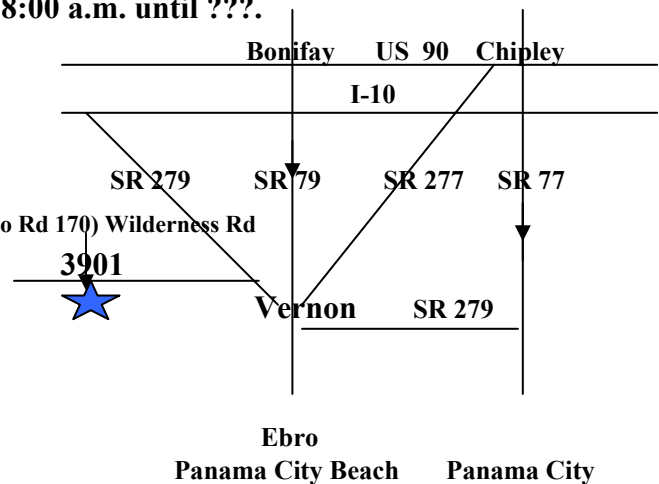

Washington County Scholarship Trust Committee
hosts its

Seventh Annual

“PULLING FOR EDUCATION”

Antique Tractor Show/Pull
Antique Stationary Engines
Saturday, October 11, 2008
3901 Wilderness Road
Vernon, Florida 32462

Admission: $5.00 Adults, children 12 & under free

Exhibitors - free admission

(Exhibitors may set up on Friday and take down as late as Sunday)

Gates open from 8:00 a.m. until ???.

9:00 a.m. Blind man Race

9:15 a.m. Barrel Push Race

9:30 a.m. Egg Race

9:45 a.m. Slow Tractor Contest

9:30 a.m. Ends Registration for Tractor Pulls (Co Rd 170) Wilderness Rd

10:00 a.m. – Antique Tractor & Garden Tractor Pulls

11:30 a.m. Children’s Pedal Tractor Pull

Noon - Parade of Tractors

Pull Fees -($5.00 per Hook up)

Pitching Horseshoes